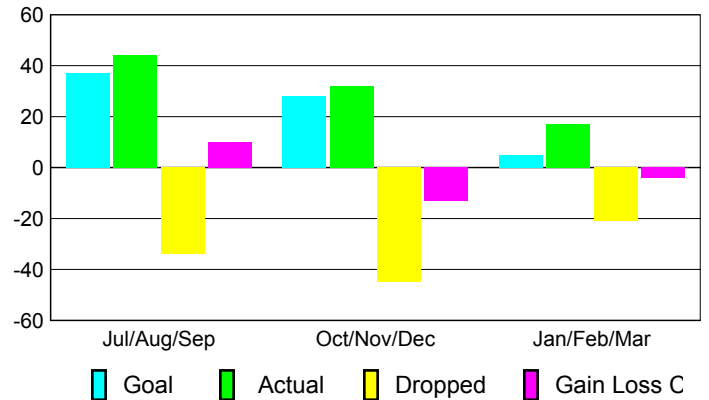

### Club Results 2009-2010

Goal, New, Dropped, Gain/Loss

## MEMBERSHIP

Membership Results  
2009-2010

Membership  
2008-2009

Month	Net Memb	Actual New	Actual Dropped	Gain/Loss of	Gain/Loss of
	Goal	New Memb	Dropped Memb	Memb	Memb
Jul/Aug/Sep	37	44	-34	10	2
Oct/Nov/Dec	28	32	-45	-13	-1
Jan/Feb/Mar	5	17	-21	-4	-29
<b>Totals</b>	<b>70</b>	<b>93</b>	<b>-100</b>	<b>-7</b>	<b>-28</b>

### Membership Results 2009-2010

Goal, New, Dropped, Gain/Loss