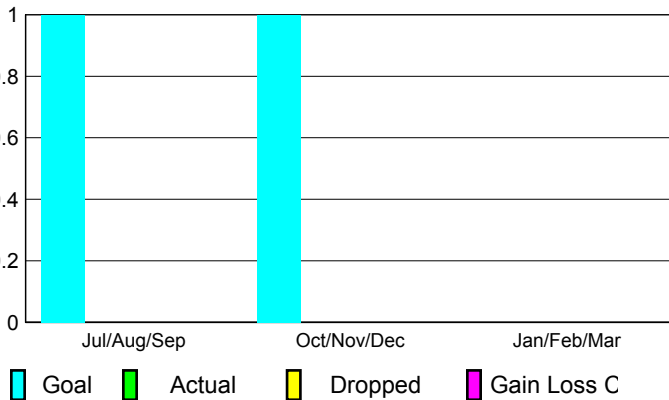

## CLUBS

Club Results  
2009-2010

Clubs  
2008-2009

Month	New Club	Actual New	Actual Dropped	Gain/Loss of	Gain/Loss of
	Goal	New Clubs	Dropped Clubs	Clubs	Clubs
Jul/Aug/Sep	1	0	0	0	-1
Oct/Nov/Dec	1	0	0	0	0
Jan/Feb/Mar	0	0	0	0	0
<b>Totals</b>	<b>2</b>	<b>0</b>	<b>0</b>	<b>0</b>	<b>-1</b>

### Club Results 2009-2010

Goal, New, Dropped, Gain/Loss