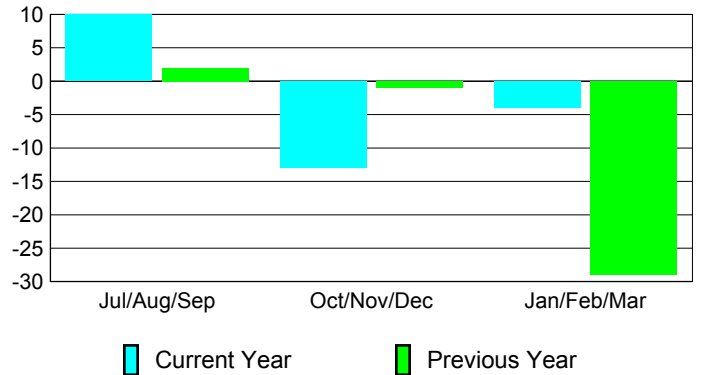

Comparison of Membership Gain/Loss

Current Year Compared to the Previous Year